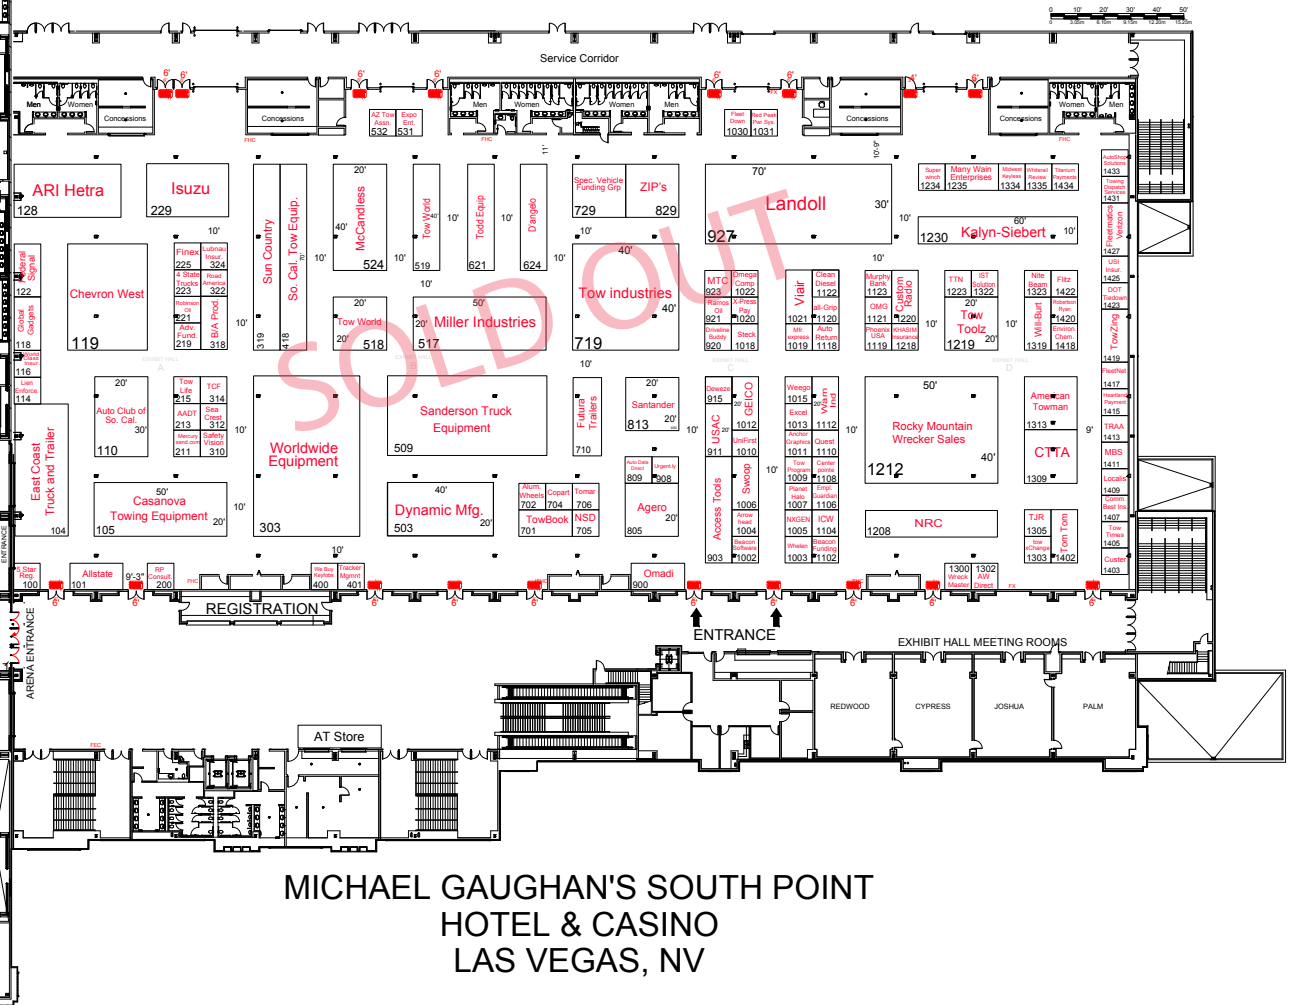

FOR CURRENT INFORMATION CALL 1-800-732-3869
Henri "Doc" Calitri - Ext: 220 or
FLOOR PLAN AS OF: 02/26/2018

TOW INDUSTRY WEEK'S American Towman ShowPlace - Las Vegas South Point Hotel and Casino

MICHAEL GAUGHAN'S SOUTH POINT
HOTEL & CASINO
LAS VEGAS, NV